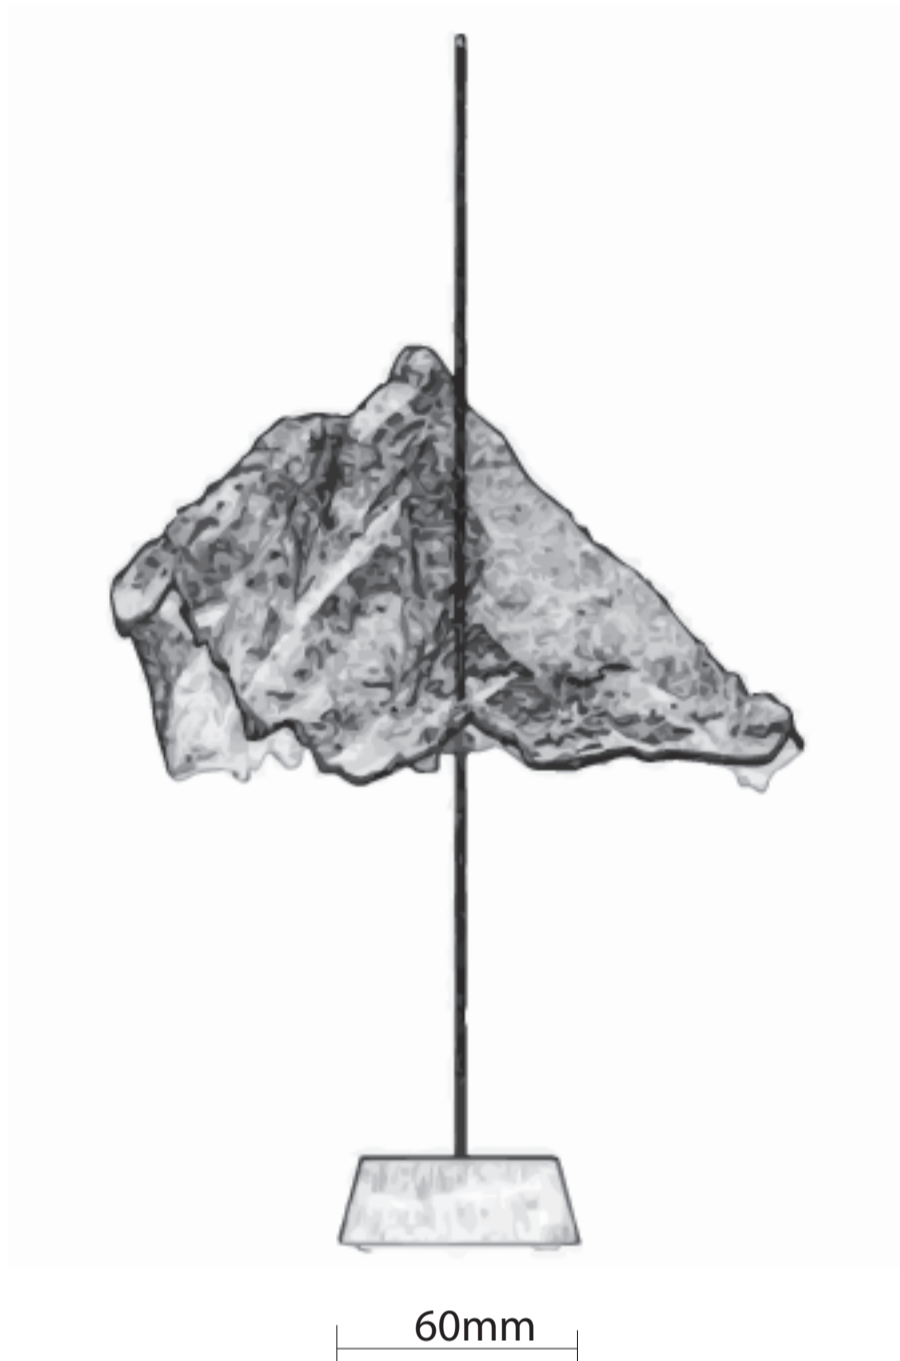

Specification sheet

Matterlight®

Table lamp

Design: Boris Dennler 2017

Dimensions & weight

410mm

Weight: 0.7 kg

Packaging dimensions: 330x430x230mm

Materials & Technical data

- Local Beechwood lacquered with PU aqueous paint composition
Anti UV, satined, without formaldehyde.
- Polished brass tube
- Transluscent BIO resin (Colza, sugar and other Bio additives)

- AC-DC ADAPTER
Input: 100-240V - 50/60Hz
Output: DC12V 3A
Black plastic cable, total length: 1000mm

- Light: LUSTREON™ High Power 10W COB LED
Chip Light DC12-24V welded.

For any request:

info@matterlight.ch