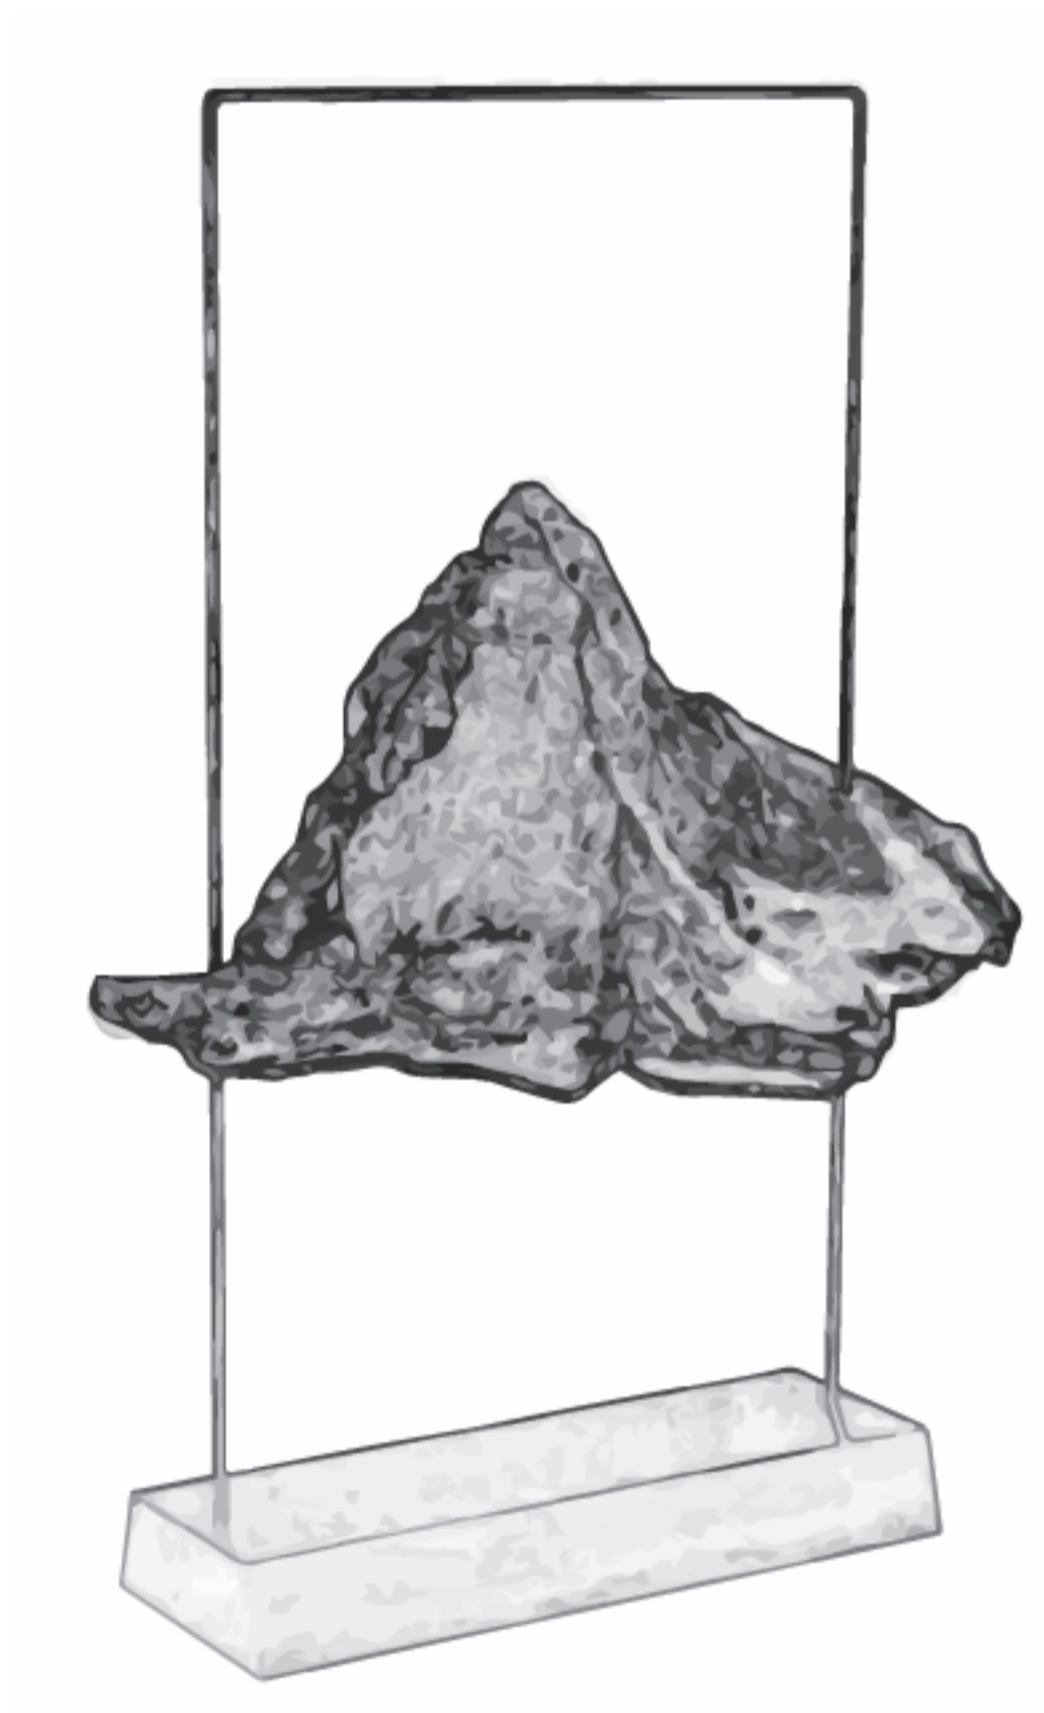

Specification sheet

Matterlight®

Table lamp

Design: Boris Dennler 2017

Dimensions & weight

410mm

Weight: 0.7 kg

Packaging dimensions: 330x430x230mm

Materials & Technical data

- Local Beechwood lacquered with PU aqueous paint composition
Anti UV, satined, without formaldehyde.
- Polished brass tube
- Transluscent BIO resin (Colza, sugar and other Bio additives)

- AC-DC ADAPTER
Input: 100-240V - 50/60Hz
Output: DC12V 3A
Black plastic cable, total length: 1000mm

- Light: LUSTREON™ High Power 10W COB LED
Chip Light DC12-24V welded.

For any request:

info@matterlight.ch