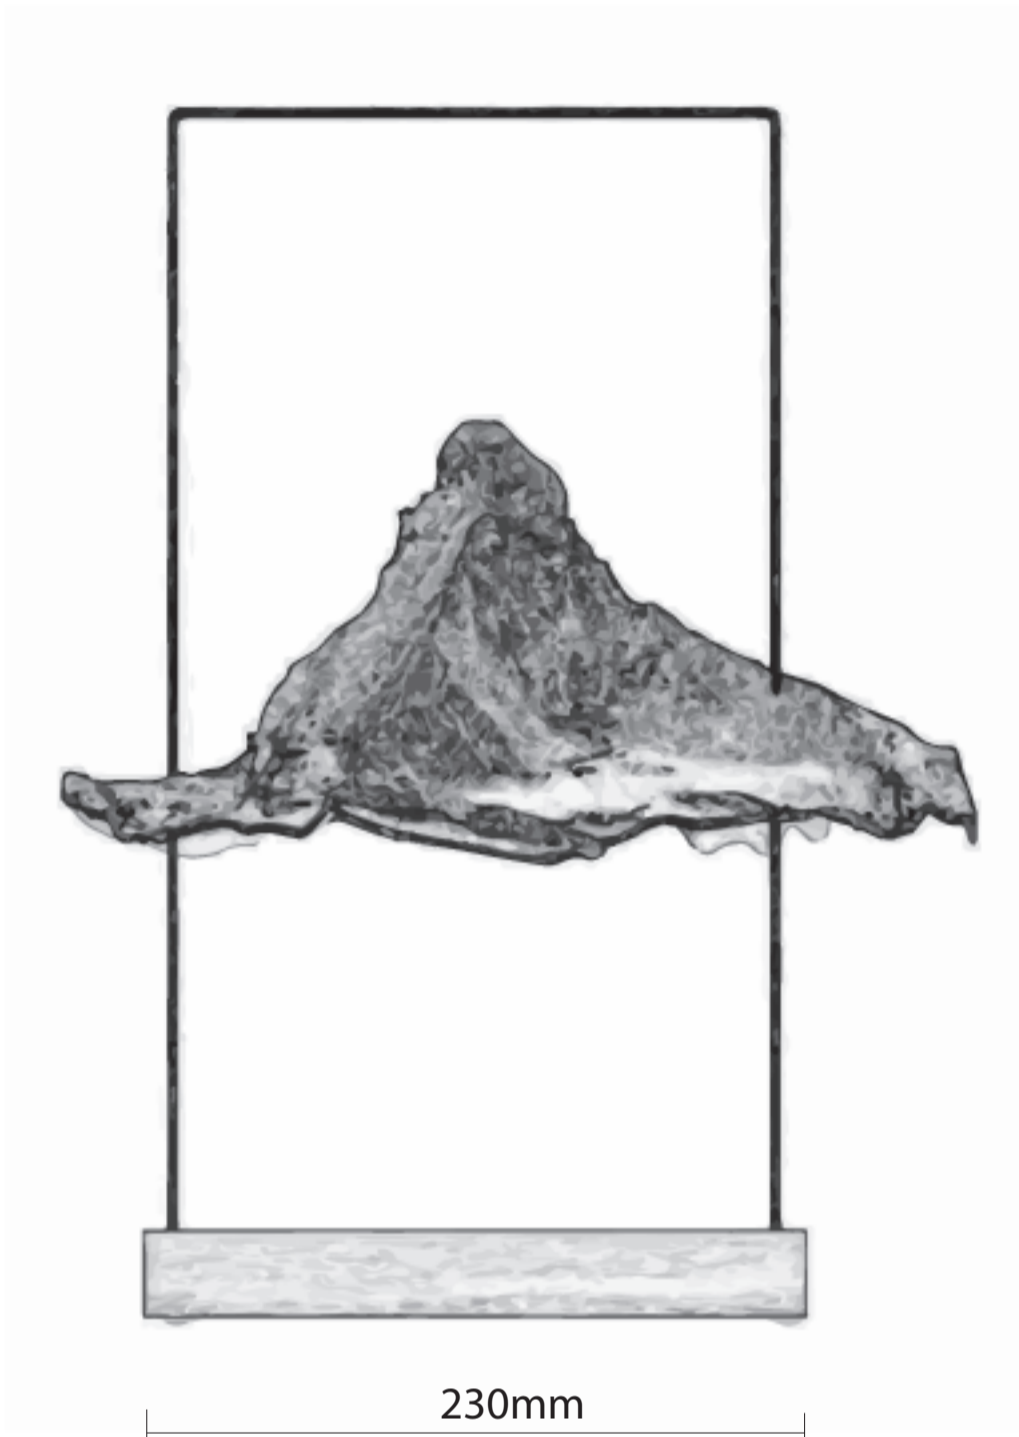

Specification sheet

Matterlight®

Table lamp

Design: Boris Dennler 2017

Dimensions & weight

410mm

Weight: 0.7 kg

Packaging dimensions: 330x430x230mm

Materials & Technical data

- Local Beechwood lacquered with PU aqueous paint composition
Anti UV, satined, without formaldehyde.
- Polished brass tube
- Transluscent BIO resin (Colza, sugar and other Bio additives)

- AC-DC ADAPTER
Input: 100-240V - 50/60Hz
Output: DC12V 3A
Black plastic cable, total length: 1000mm

- Light: LUSTREON™ High Power 10W COB LED
Chip Light DC12-24V welded.

For any request:

info@matterlight.ch