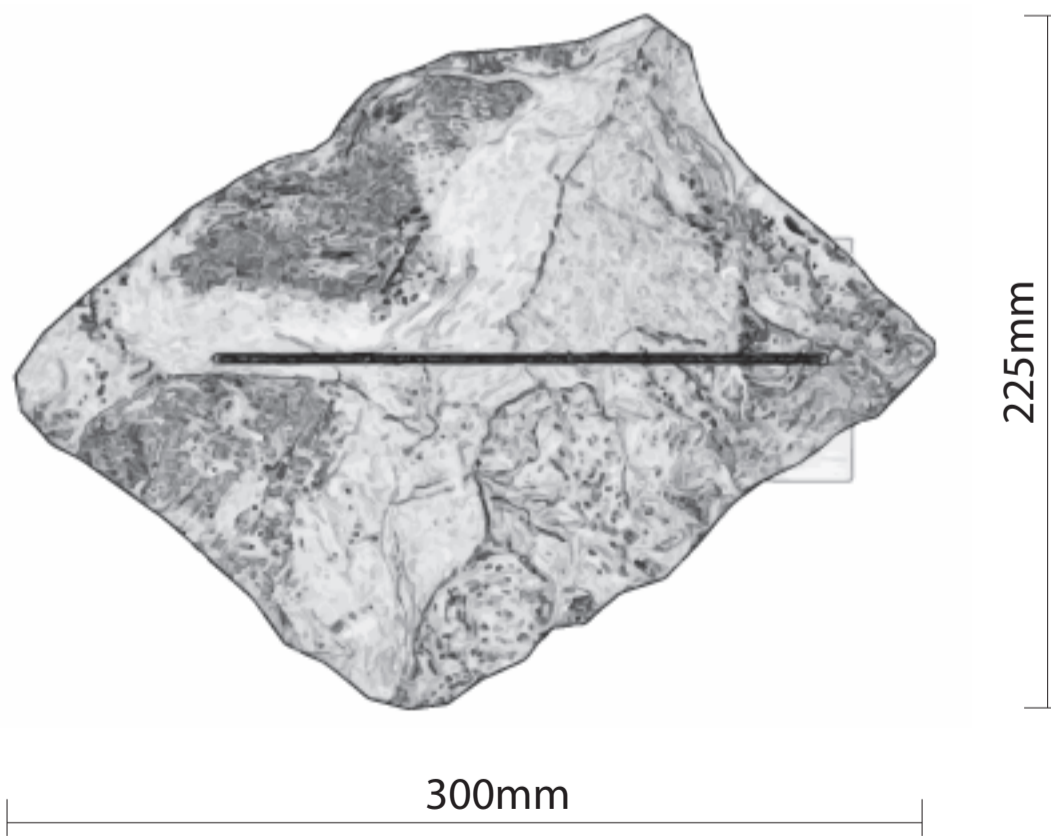

Specification sheet

Matterlight®

Table lamp

Design: Boris Dennler 2017

Dimensions & weight

410mm

Weight: 0.7 kg

Packaging dimensions: 330x430x230mm

Materials & Technical data

- Local Beechwood lacquered with PU aqueous paint composition
Anti UV, satined, without formaldehyde.
- Polished brass tube
- Transluscent BIO resin (Colza, sugar and other Bio additives)

- AC-DC ADAPTER
Input: 100-240V - 50/60Hz
Output: DC12V 3A
Black plastic cable, total length: 1000mm

- Light: LUSTREON™ High Power 10W COB LED
Chip Light DC12-24V welded.

For any request:

info@matterlight.ch