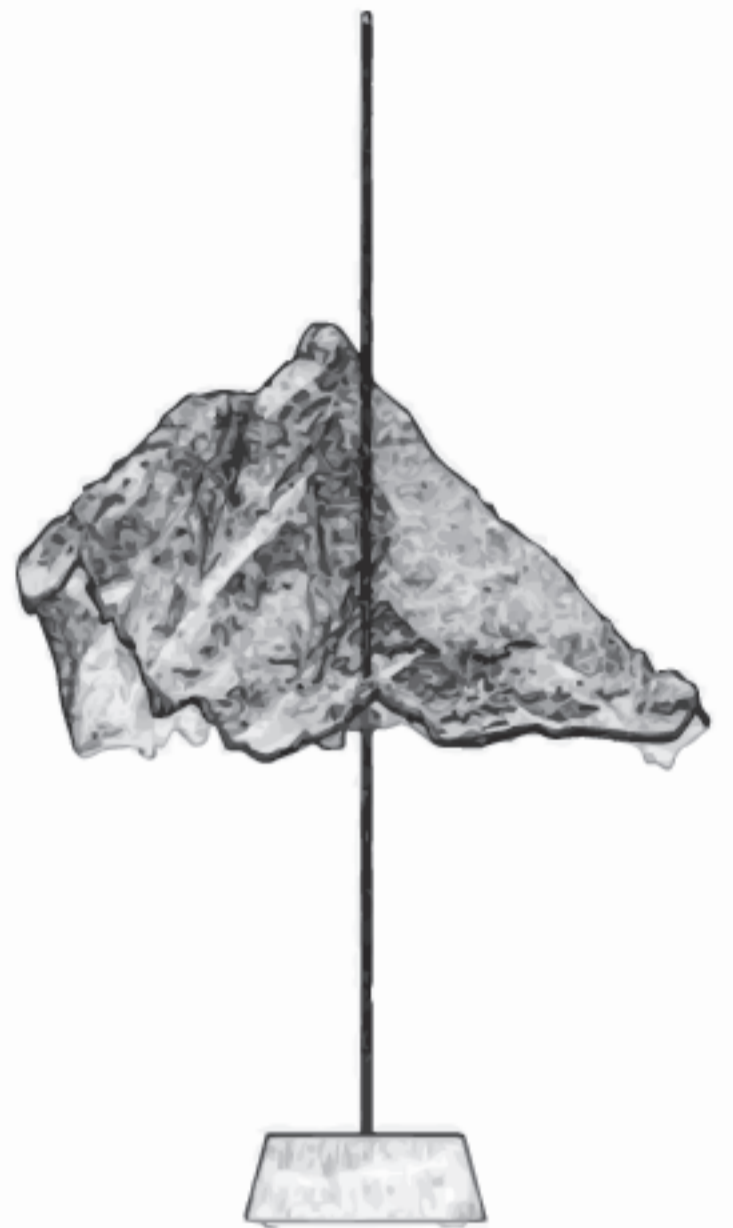

Specification sheet

Matterlight® STANDARD

Table lamp

Design: Boris Dennler 2017

Dimensions & weight
MATTERLIGHT STANDARD

230mm

410mm

60mm

300mm

225mm

Weight: 0.7 kg

Packaging dimensions: 330x430x230mm

Materials & Technical data
MATTERLIGHT STANDARD

- **BASE:**
Local Ashwood or Walnut lacquered with PU aqueous paint composition
Anti UV, satined, without formaldehyde.
- **FRAME:**
Polished brass tube or nickeled steel
- **LAMPSHADE:**
Transluscent BIO resin (Colza, sugar and other Bio additives)

- **AC-DC ADAPTER**
Input: 100-240V - 50/60Hz
Output: DC12V 3A
Black plastic cable with switch, total length: 1000mm

- **Light: 2x High Power G4 LED 6W AC /DC 12V**

For any request:

info@matterlight.ch

or