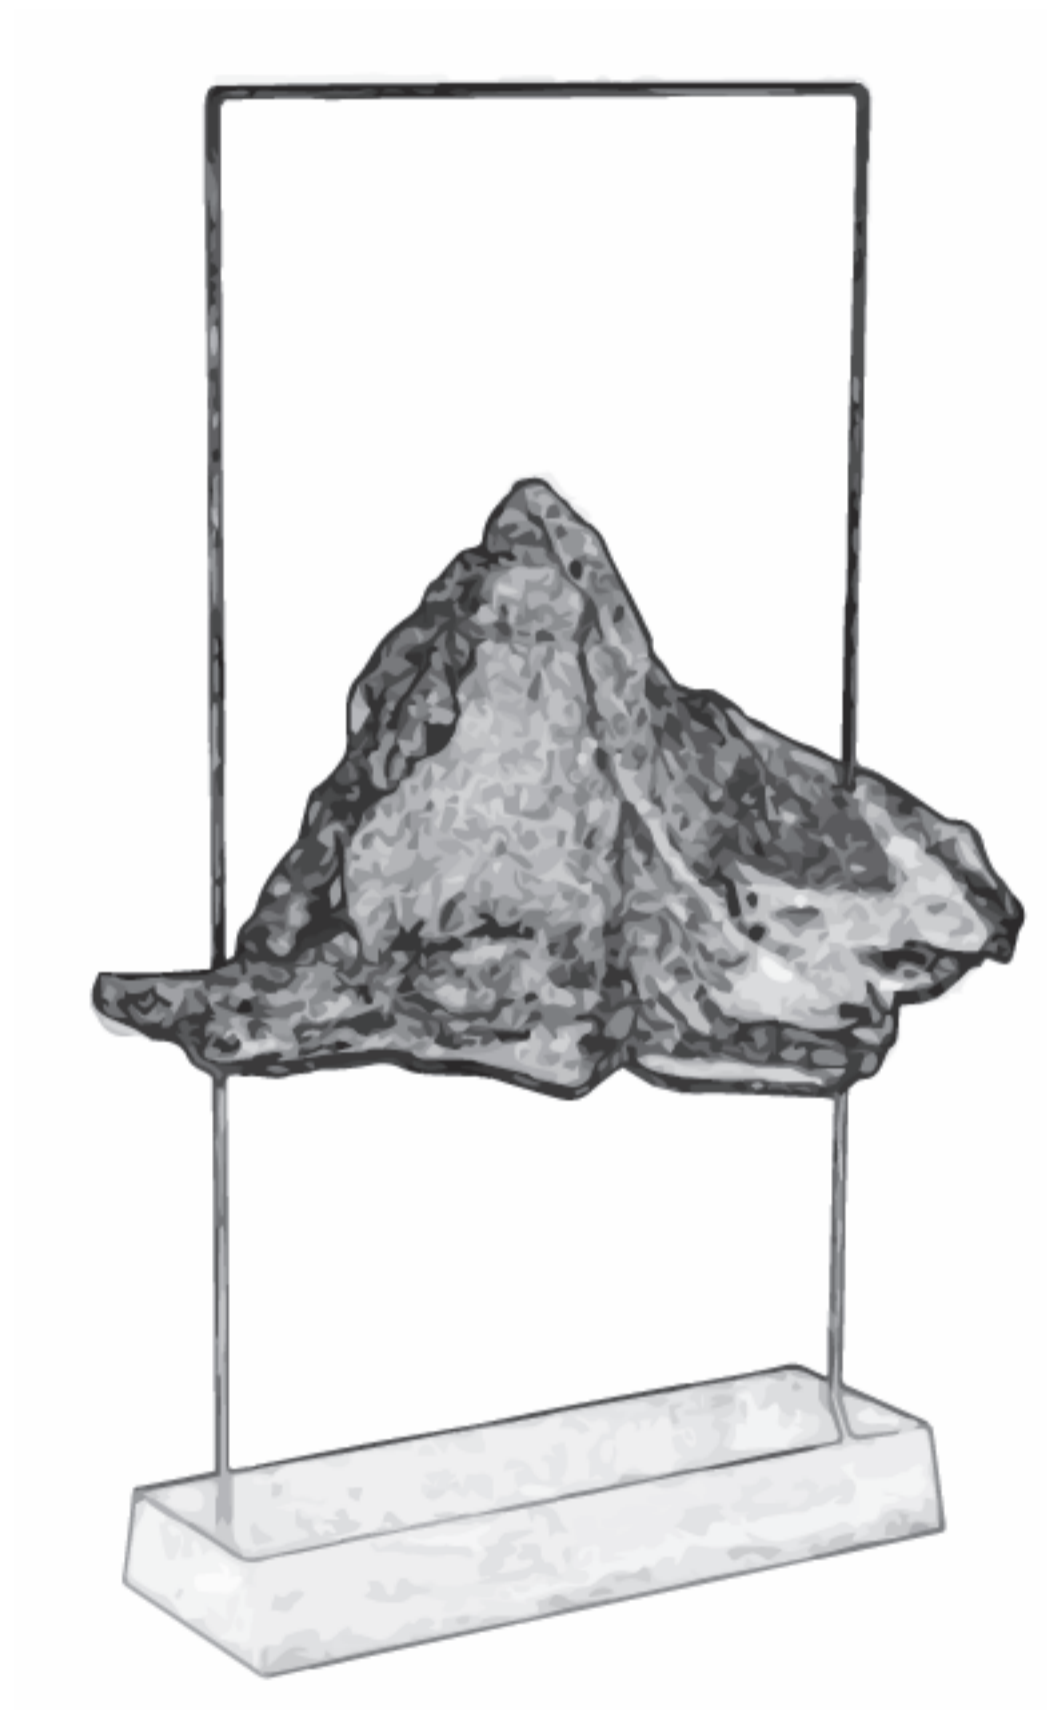

Specification sheet

Matterlight® STANDARD

Table lamp

Design: Boris Dennler 2017

Dimensions & weight
MATTERLIGHT STANDARD

230mm

410mm

60mm

300mm

225mm

Weight: 0.7 kg

Packaging dimensions: 330x430x230mm

Materials & Technical data
MATTERLIGHT STANDARD

- **BASE:**
Local Ashwood or Walnut lacquered with PU aqueous paint composition
Anti UV, satined, without formaldehyde.
- **FRAME:**
Polished brass tube or nickeled steel
- **LAMPSHADE:**
Transluscent BIO resin (Colza, sugar and other Bio additives)

- **AC-DC ADAPTER**
Input: 100-240V - 50/60Hz
Output: DC12V 3A
Black plastic cable with switch, total length: 1000mm

- **Light: 2x High Power G4 LED 6W AC /DC 12V**

For any request:

info@matterlight.ch

or